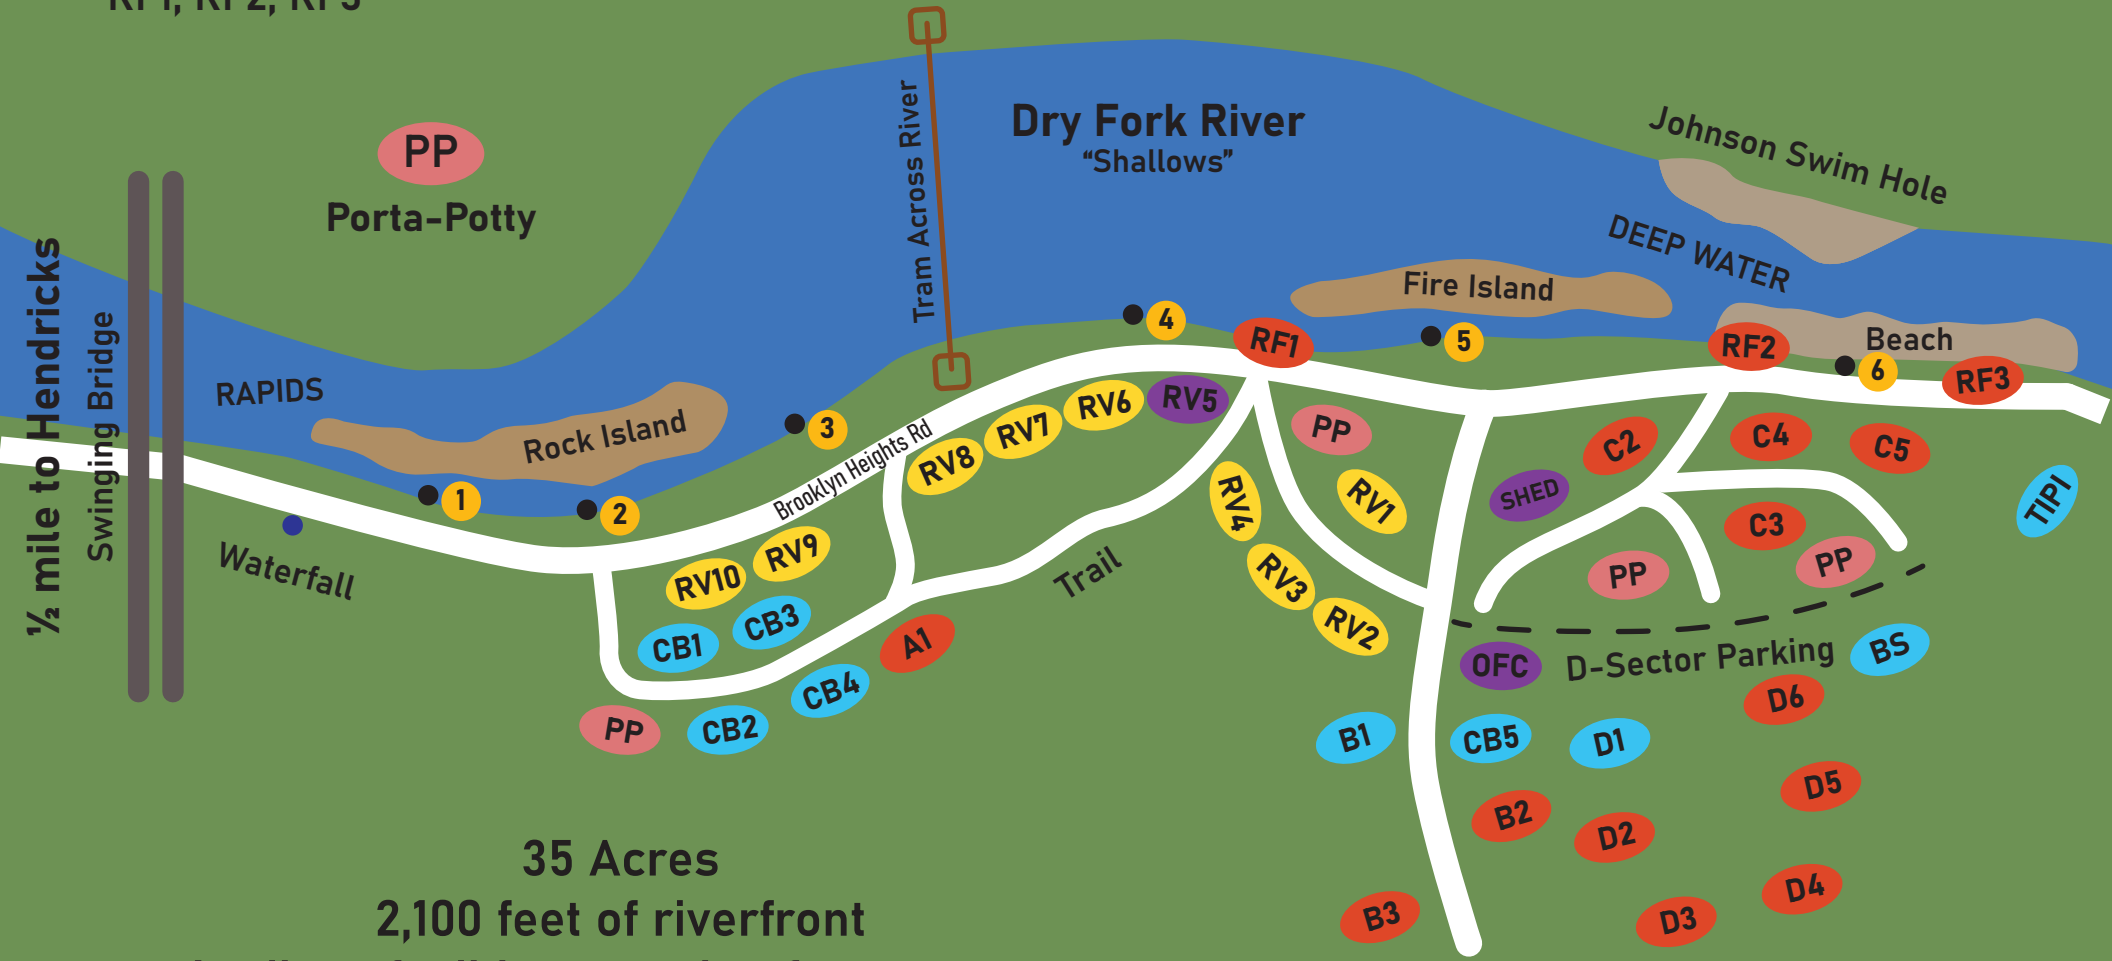

## Campsites

A1, B2, B3,  
C2, C3, C4, C5,  
D2, D3, D4, D5, D6,  
RF1, RF2, RF3

## OFC Cottage

OFC, SHED,  
RV5  
(Camp Caretaker Station)

## RV Sites

RV1, RV2, RV3,  
RV4, RV5, RV6, RV7,  
RV8, RV9, RV10

## River Access Points

1 2 3 4 5 6

35 Acres

2,100 feet of riverfront

4 miles of wilderness riverfront access

[www.brooklynheightscamp.com](http://www.brooklynheightscamp.com)

Park & Walk  
Glamping Village  
D2 - D6